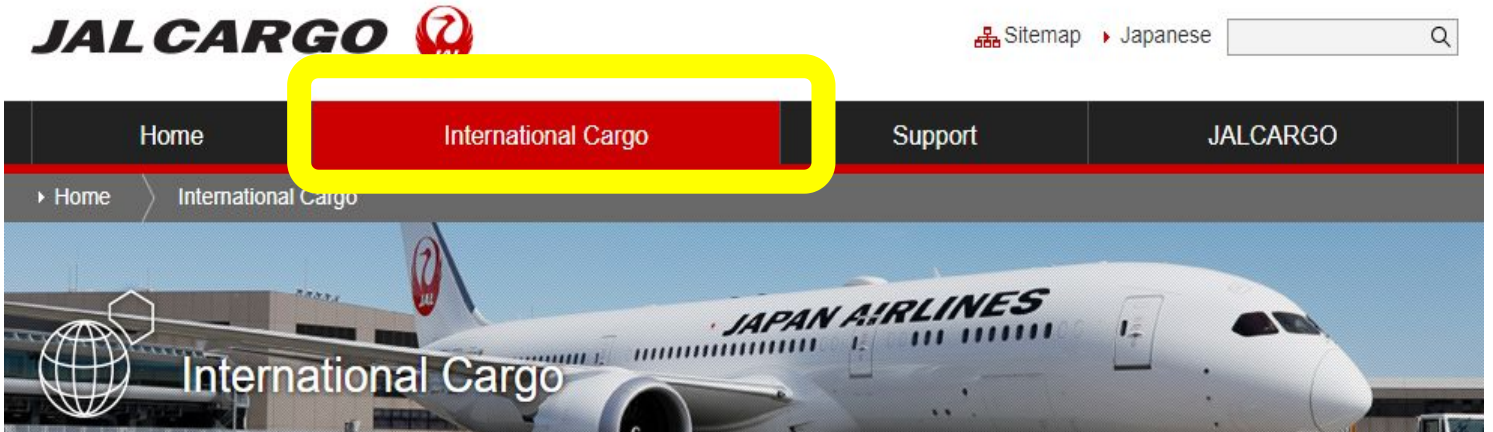

1. AWB Number Check Service for China Search Site Location

1.2 JAL CARGO HOMEPAGE International Cargo Upper Header