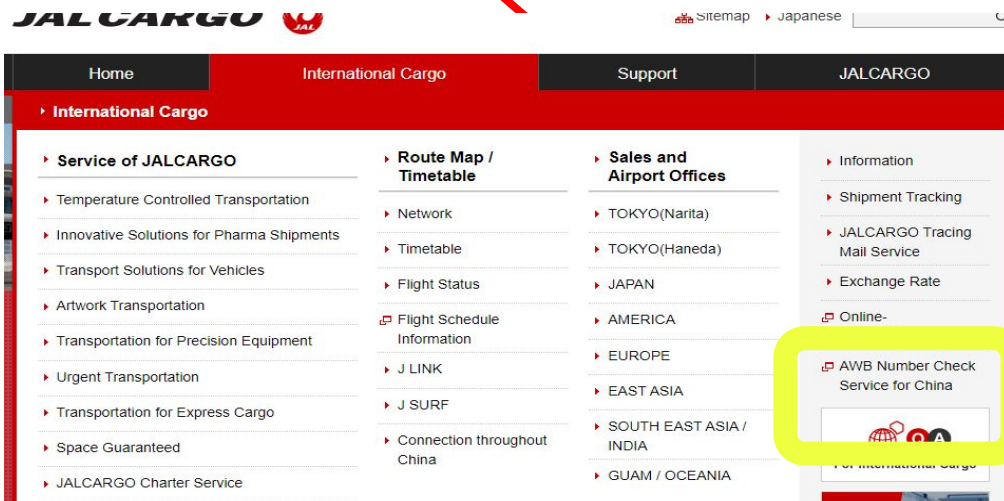

First of all, we would like to thank you for visiting JAL CARGO Homepage.

We have introduced “AWB number check service for China” on the JAL CARGO Homepage. Please refer to the following instructions for using this service.

JAL CARGO HOMEPAGE

Instruction of AWB Number Check Service for China

1. AWB Number Check Service for China Search Site Location

1.1 JAL CARGO HOMEPAGE International Cargo page, under Tracking Mail Service (JTMS)

The screenshot shows the JAL Cargo homepage. At the top, there is a navigation bar with 'Home', 'International Cargo', 'Support', and 'JALCARGO'. Below this is a banner for 'International Cargo' featuring a Japan Airlines aircraft. The main content area is divided into two sections: 'Track your shipment' and 'Flight Status'. The 'Track your shipment' section has two tabs: 'single search' and 'multiple search'. Under 'single search', there are input fields for 'Air Waybill Number' (with '131' entered) and 'HOUSE Number', and a 'Search' button. The 'Flight Status' section has two sub-sections: 'By Airport' with fields for 'Airport Code' (HND) and 'Departure/Arrival' (Arrival), and 'By Flight' with fields for 'Flight Number' (JL) and 'Departure Date' (Month 4, Day 19). Both sub-sections have 'Search' buttons. At the bottom, there is a 'Tracing Mail Service (JTMS)' section with a link to 'AWB Number Check Service for China' highlighted in yellow.

 **AWB Number Check Service for China**

1. AWB Number Check Service for China Search Site Location

1.2 JAL CARGO HOMEPAGE International Cargo Upper Header

1. AWB Number Check Service for China Search Site Location