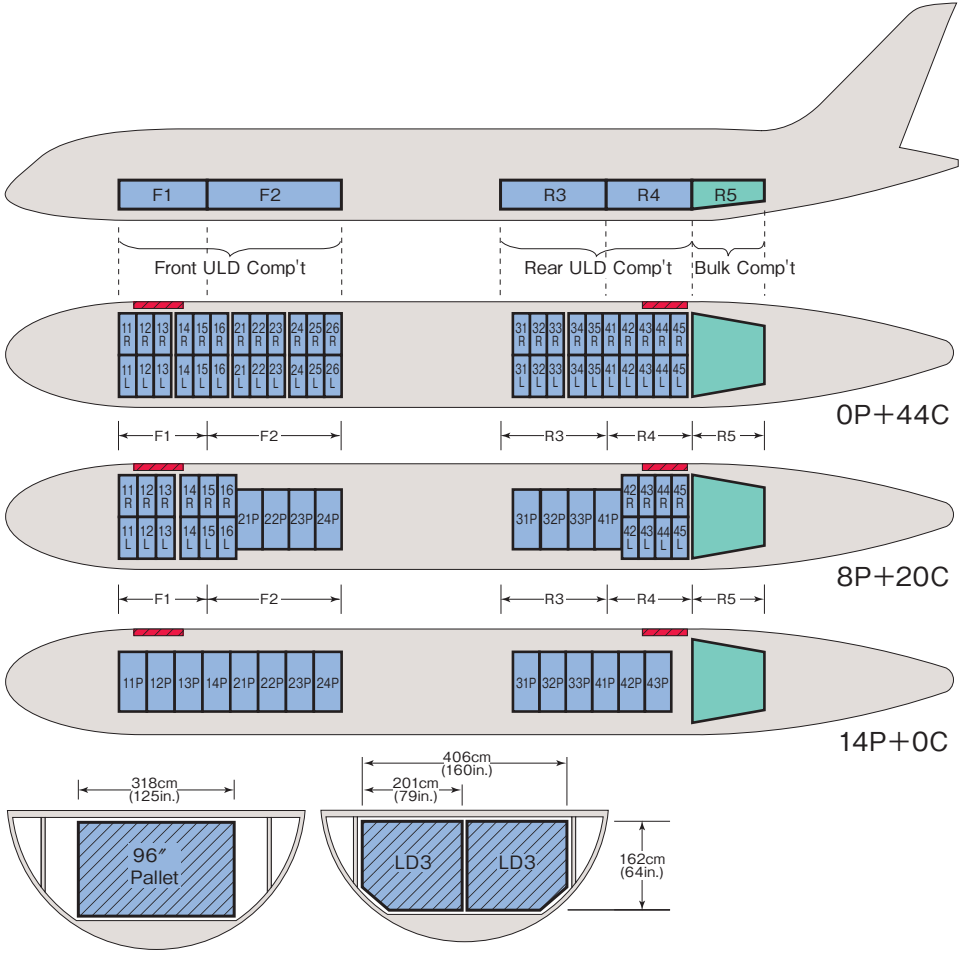

A350-1000

● Length : 73.90m ● 全長 : 73.90m
 ● Width : 64.75m ● 全幅 : 64.75m

● Cargo Door Dimension

	Width×Height cm (in.)
Front	285×168 (112×66)
Rear	280×168 (110×66)
Bulk	95×76 (37×30)

● Load Capacity and Temperature of Cargo Comp't

	Load Capacity kg (lb)	Temperature		
		Switch	°C	°F
Front	26,499 (58,422)	Set Temp Normal	15 5	59 41
Rear	24,499 (54,013)	—	3-25	38-77
Bulk	1,500 (3,307)	Set Temp Normal	15 5	59 41

注) 貨物室の温度は、あくまでも目安であり、保証されたものではありません。
 Temperature is not guaranteed.

● Package Size Table (Bulk) cm (in.)

MAX package width	MAX package height	MAX package length
85.1 (33.5)	70.0 (27.5)	165.0 (67.0)
33.0 (13.0)	70.0 (27.5)	240.0 (94.5)

● Bulk Comp't Dimension

ft ³	m ³
367.27	10.4