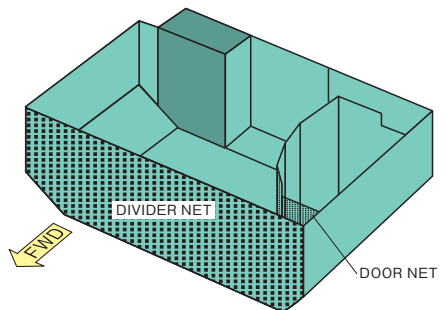

A350-1000

● Length : 73.90m ● 全長 : 73.90m
 ● Width : 64.75m ● 全幅 : 64.75m

● Cargo Door Dimension

	Width×Height cm (in.)
Front	285×168 (112×66)
Rear	280×168 (110×66)
Bulk	95×76 (37×30)

● Load Capacity and Temperature of Cargo Comp't

	Load Capacity kg (lb)	Temperature		
		Switch	°C	°F
Front	26,499 (58,422)	Set Temp Normal	15 5	59 41
Rear	24,499 (54,013)	—	3-25	38-77
Bulk	1,500 (3,307)	Set Temp Normal	15 5	59 41

注) 貨物室の温度は、あくまでも目安であり、保証されたものではありません。
 Temperature is not guaranteed.

● Package Size Table (Bulk) cm (in.)

MAX package width	MAX package height	MAX package length
85.1 (33.5)	70.0 (27.5)	165.0 (67.0)
33.0 (13.0)	70.0 (27.5)	240.0 (94.5)

● Bulk Comp't Dimension

ft ³	m ³
367.27	10.4